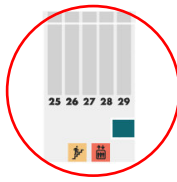

O

<http://www.romatermini.com/en/train-departures/>

Piano Binari

- Shopping&food
- Pop up Store
- Servizi

alle Regionalzüge
nach CIV
GLEISE 25-29

auch
möglich
Metro-
Station
Vittorio
Emanuele

The main
entrance of
the station
is about a
15 minute
walk from
where you
get off the
train.(!?!)

Via Marsala

Via Giolitti

PARKING MARSALA

PARKING GARAGE EQUINO

PARK GIOLITI

- Parcheggio Piazza dei Cinquecento
- Kiss&Ride
- Metrostation Roma Termini

Piazza dei Cinquecento

Metrostation Roma Termini