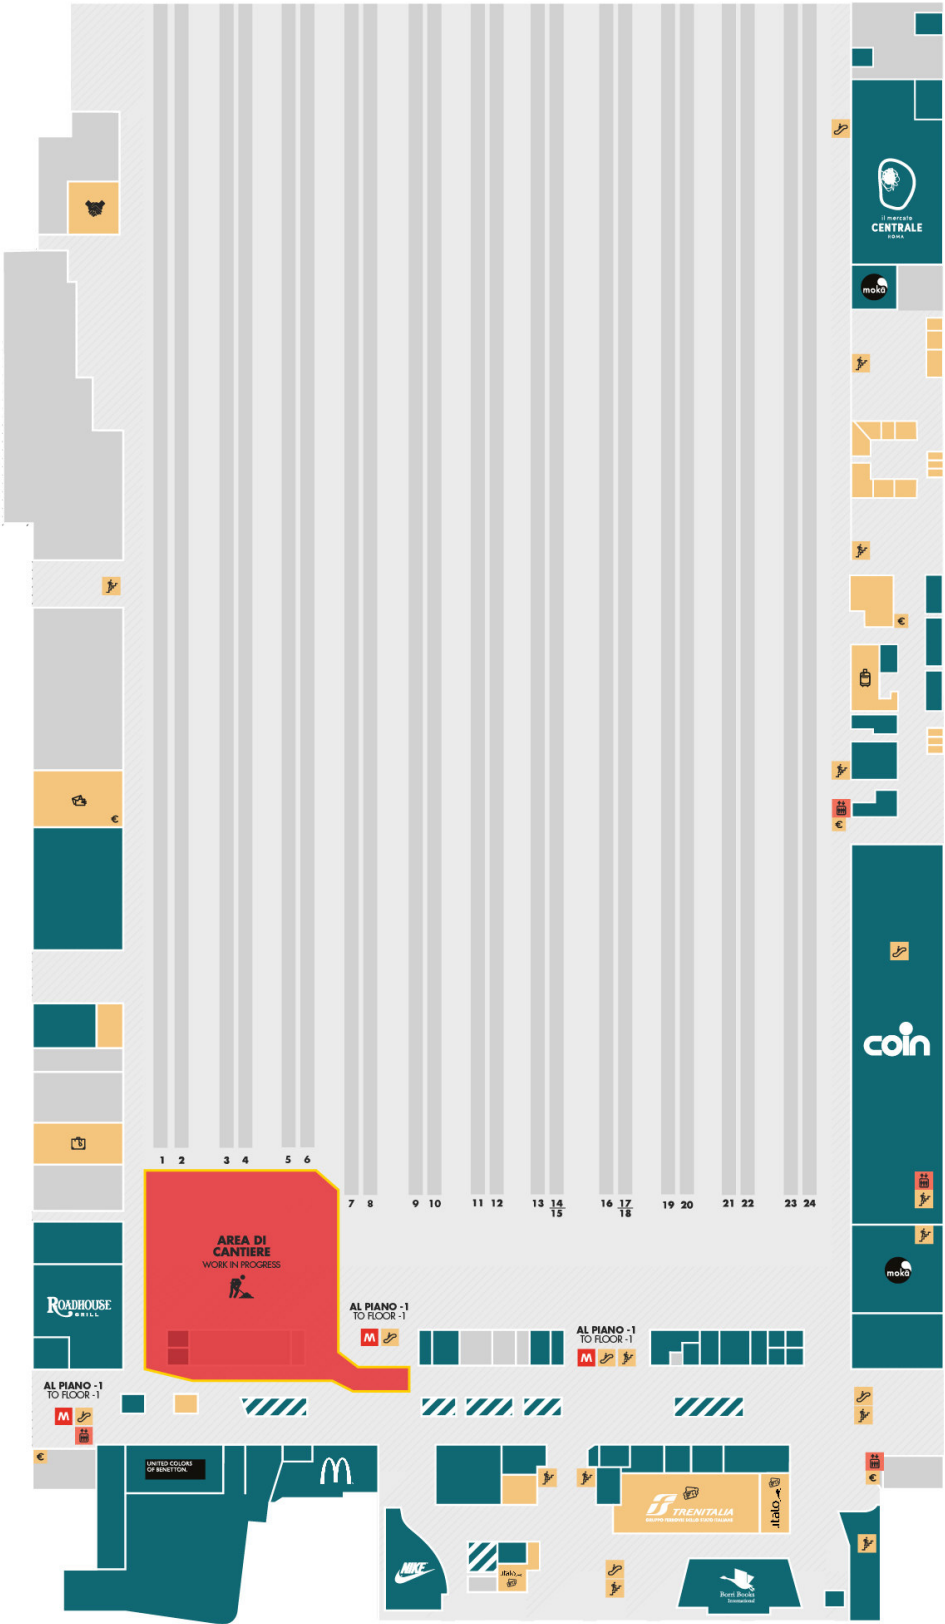

O

<http://www.romatermini.com/en/train-departures/>

Piano Binari

- Shopping&food
- Pop up Store
- Servizi

alle Regionalzüge
nach CIV
GLEISE 25-29

auch
möglich
Metro-
Station
Vittorio
Emanuele

The main
entrance of
the station
is about a
15 minute
walk from
where you
get off the
train.(!?!)

Via Marsala

Via Giolitti

PARKING MARSALA

PARKING GARAGE EQUINO

PARK GIOLITI

- Parcheggio Piazza dei Cinquecento
- Kiss&Ride
- Metrostation Roma Termini

Piazza dei Cinquecento

Metrostation Roma Termini